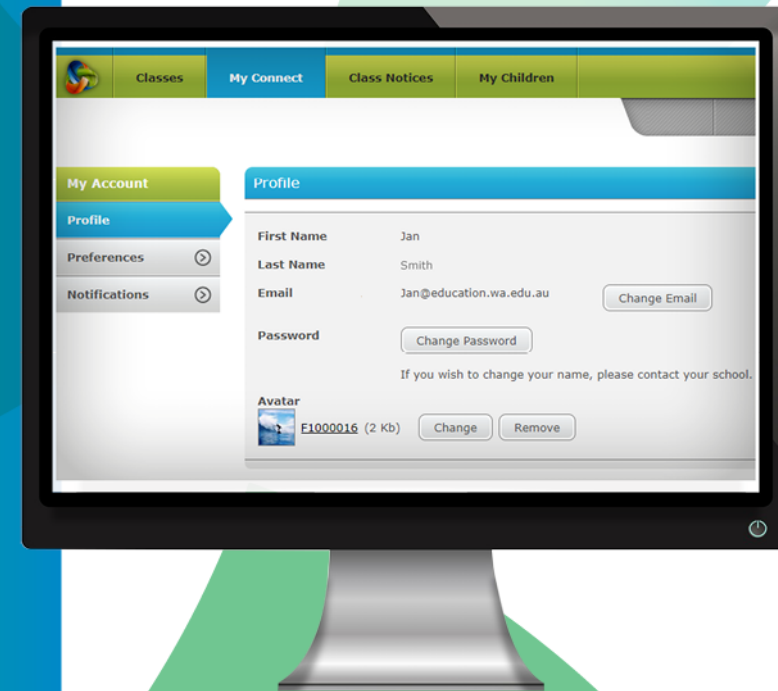

WA school Parent

Watch how other parents are enjoying the use of Connect  
<https://vimeo.com/234791047>

Secure  
Convenient  
Paperless

Keep your contact email up-to-date